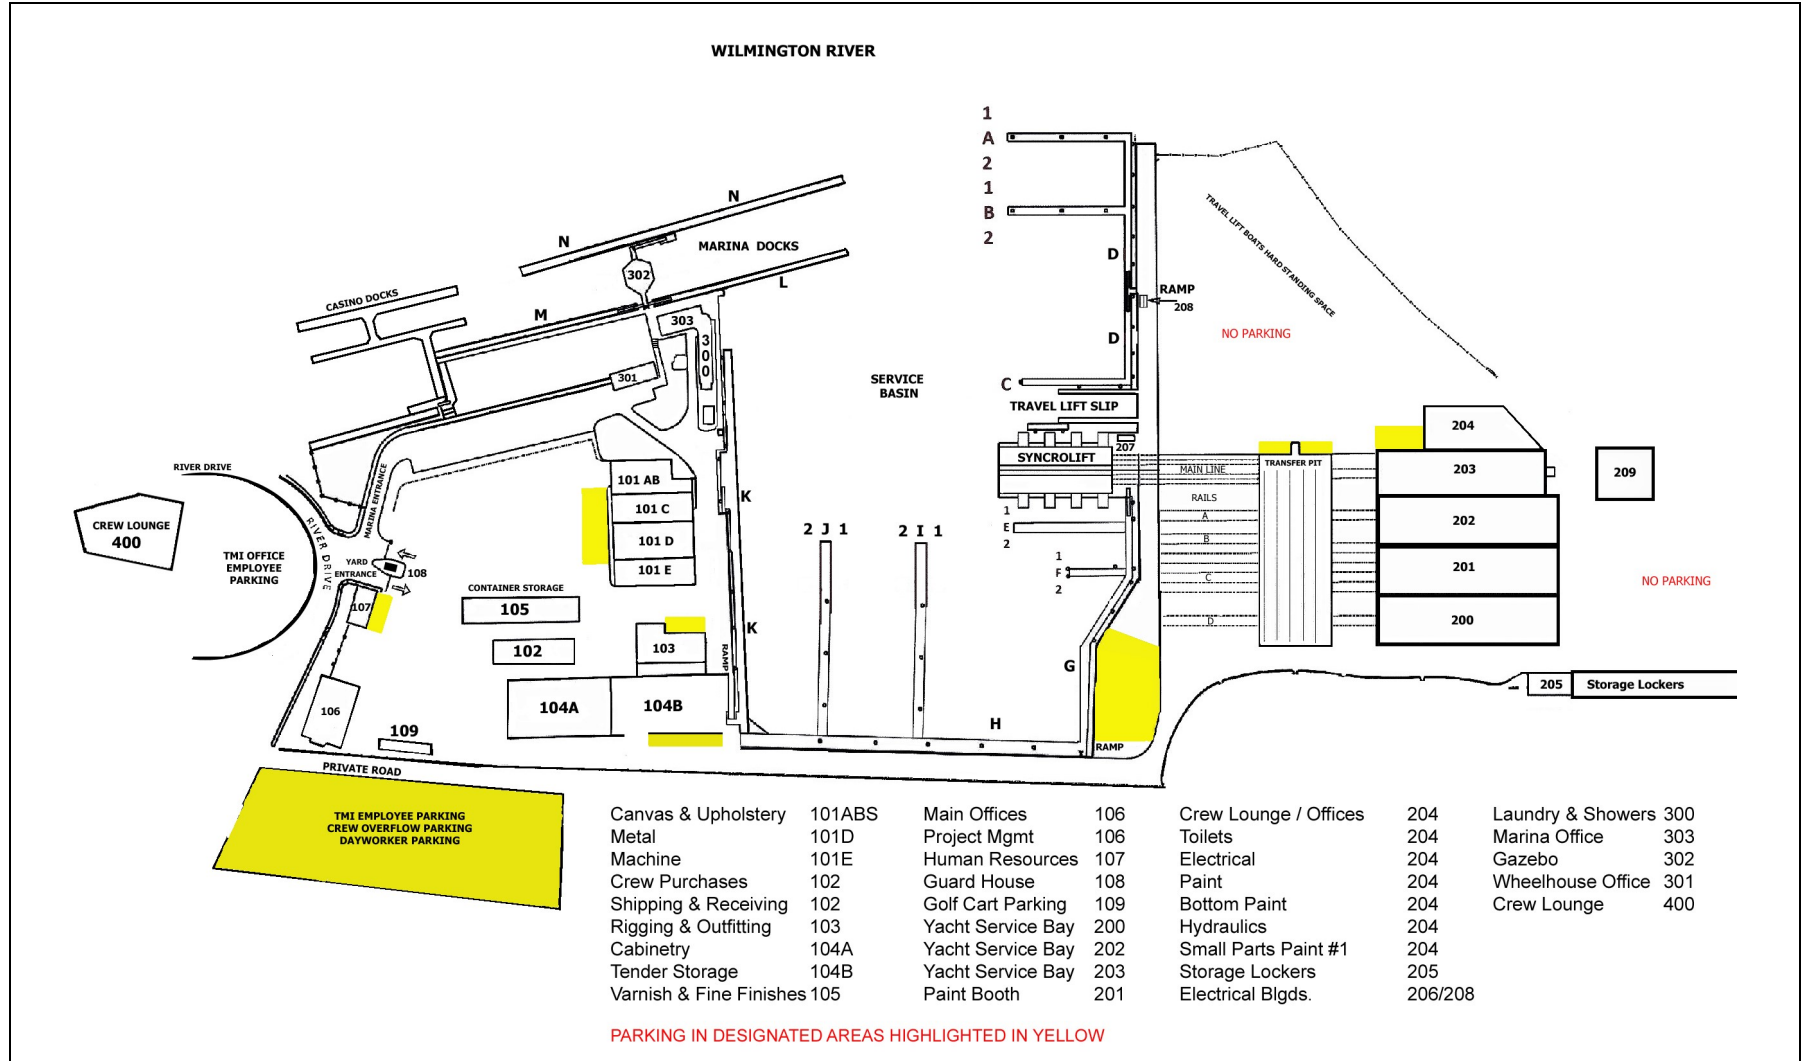

# Thunderbolt Marine Facility Map

Based on size, each vessel is allocated three (3) vehicle passes for Entry & Parking in the yard. Passes may be obtained at the front desk in the Main Office  
**Crew and Contractor Designated Parking in Areas Marked in Yellow Only. Day Workers must park in the lot designated for Day Worker Parking.**

**SPEED LIMIT IN THE YARD IS 10 MPH**

Please leave your keys in your car if loading or unloading in any other areas.

Any vehicle parked in any location other than designated parking is subject to movement or towing at owner's / renter's expense.